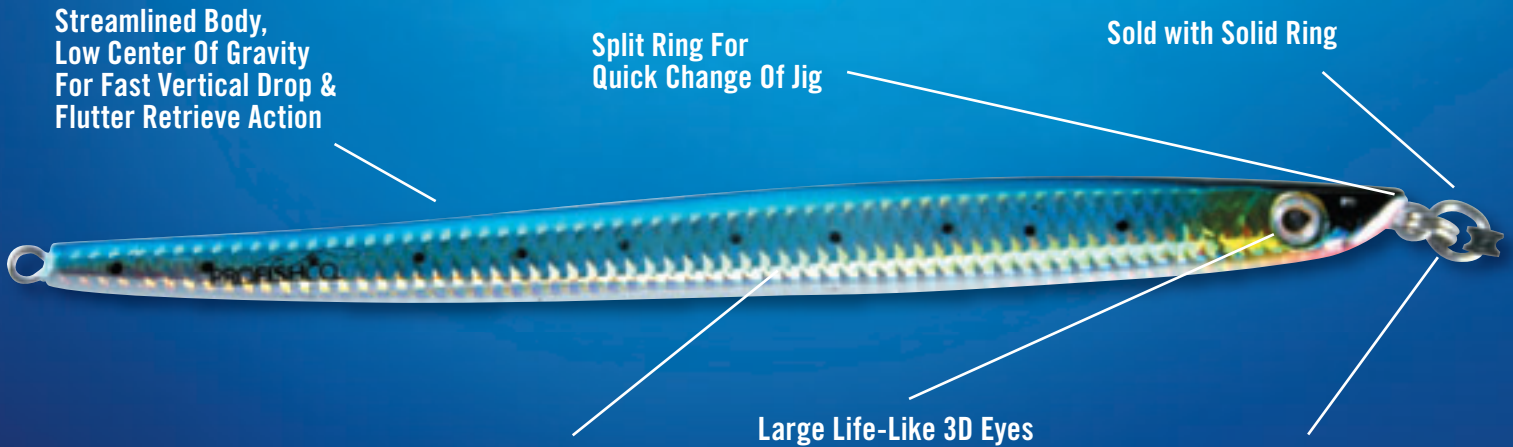

Power Jig™ Extreme

Fast Vertical Drop & Flutter Action On Retrieve

Flutters Like A Butterfly & Stings Like A Bee

Revolutionary fast vertical drop jigging system with flutter action on retrieve. When used in combination with high-tech braided line, high-speed retrieve reel and lightweight sensitive rod, it will increase your fish-catching ability.

Streamlined Body,
Low Center Of Gravity
For Fast Vertical Drop &
Flutter Retrieve Action

Split Ring For
Quick Change Of Jig

Sold with Solid Ring

Large Life-Like 3D Eyes

Holographic Reflective
Scale Pattern

02-Blue/Silver

03-Green/Gold

04-Pink/Silver

05-Black/Silver

Power Jigs are a deepwater jigging system that, when used with high-tech braided main line fluorocarbon shock leader, provides the best fish-catching action. The use of high-tech braided line allows you to feel all the movements of the Jig and excitement of the strike.