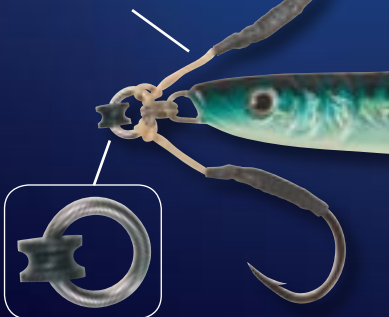

Power Jig™ Hammered

Fast Vertical Drop & Flutter Action On Retrieve

Flutters Like A Butterfly & Stings Like A Bee

Hammered surface featuring glo belly and eyes combined with revolutionary fast vertical-drop jigging system, with flutter action on retrieve, results in an increased fish-catching ability.

Sold with Solid Ring

Split Ring For Quick Change Of Jig

Streamlined Body, Low Center Of Gravity For Fast Vertical Drop & Flutter Retrieve Action

For Improved Rigging Results & Better Jigging Action, Use Our Magnum Ring & Grommet (sold separately)

Large Life-Like 3D Glo Eyes

Deep Textured Hammered Fish Scale Holographic Finish Adds More Reflective Realism In The Water

Luminous "Glo" Belly

ProFish Jigging Assist Hook See Available Sizes

- 3 1/2oz. 100 gm. = PJH-100-2 digit color code
- 5 1/4oz. 150 gm. = PJH-150-2 digit color code
- 7oz. 200 gm. = PJH-200-2 digit color code
- 8 3/4oz. 250 gm. = PJH-250-2 digit color code

02-Blue/Chrome Glo

03-Green/Chrome Glo

05-Black/Chrome Glo

07-Chrome Glo

Power Jigs are a deepwater jigging system that, when used with high-tech braided main line fluorocarbon shock leader, provides the best fish-catching action. The use of high-tech braided line allows you to feel all the movements of the Jig and excitement of the strike.