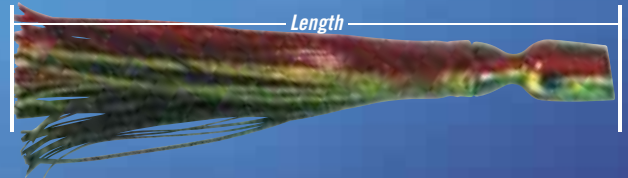

# Silhouettes®

Doornobs® Family of Offshore Lures

*The famous Doornobs design with unique reverse baitfish coloration—dark on bottom/light on top—makes this lure the standout target in your trolling pattern. Particularly effective in the long rigger or shotgun positions. Deadly for marlin, tuna, sailfish, dolphin and more.*

High quality, precision-crafted, weighted and balanced soft lure head with holographic reflective finish.

## Doornob® Technology

Laminar flow over these hourglass-shaped heads creates a low pressure area which accelerates seawater as it passes rearward. This aeronautical principle results in a straight-running lure, capable of higher trolling speeds.

- Tough, tangle-free Fishskin® skirts. All colors refract light in the blue/violet spectrum that gamefish see best.
- Teflon® center tube to protect leader.